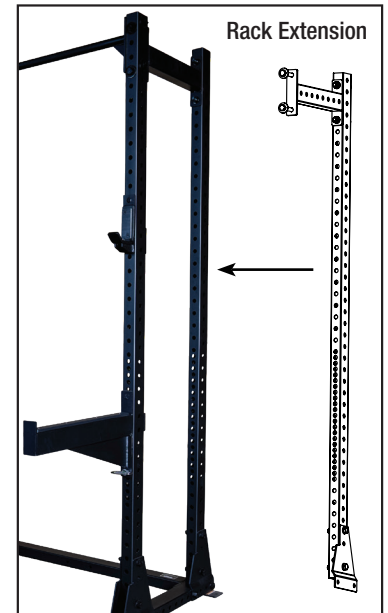

Y120
Half Rack

Solid, stable and compact. The Rugged Fitness Half Rack is built to exceed expectations and fit easily, in any number of home or commercial applications including basements, garage gyms and training facilities. The Rugged Fitness Half Rack will last a lifetime.

Includes a set of j-cups and a set of Rugged's premium pipe & pin safeties

Weight: 180.9 lbs.

Dimensions: 50.23"L x 52.56"W x 89.41"H

Special Features

- Compact rack for space restricted applications
- 2"x3" 11-gauge steel
- Electro statically applied black powdercoat finish
- Weight Capacity: 1,000 lbs.
- Westside Style hole spacing

Y220
Rack Extension

The Rugged Fitness Rack Extension provides an extension to the Rugged Half Rack for additional spotting options as well as increased space for training. Y220 Rack Extension is for Y120 Half Rack.

Weight: 75.4 lbs.

Dimensions: 50.2"L x 52.6"W x 89.4"H

Commercial Warranty

Frame & Welds Lifetime
 Bushings and Hardware..... 3 Years
 Pad, Rollers and Grips 1 Year

Home Warranty

Frame & Welds Lifetime
 Bushings and Hardware..... Lifetime
 Pad, Rollers and Grips Lifetime